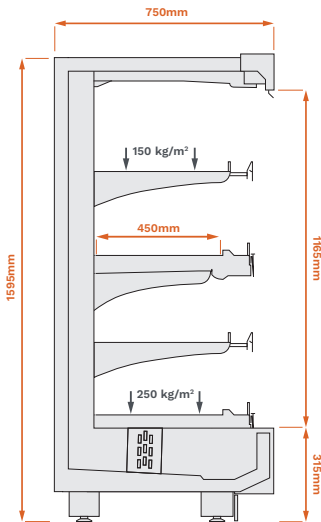

# Remote

750mm deep

aero

# Remote

895mm deep